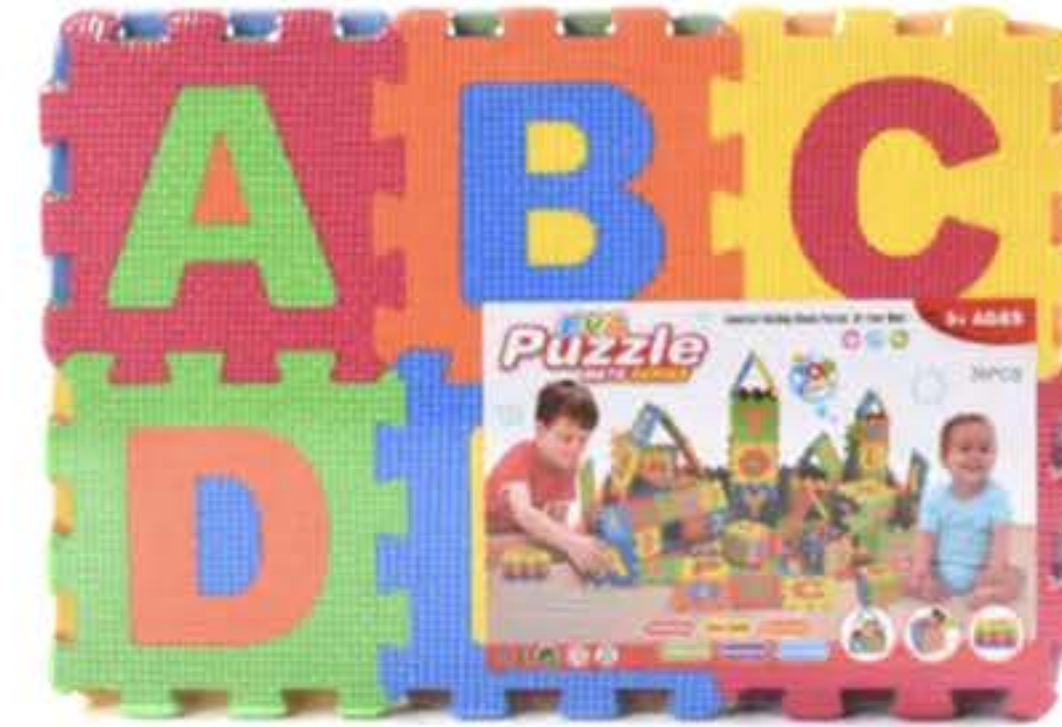

J74645

J30953
SCISSOR - 14X7CM